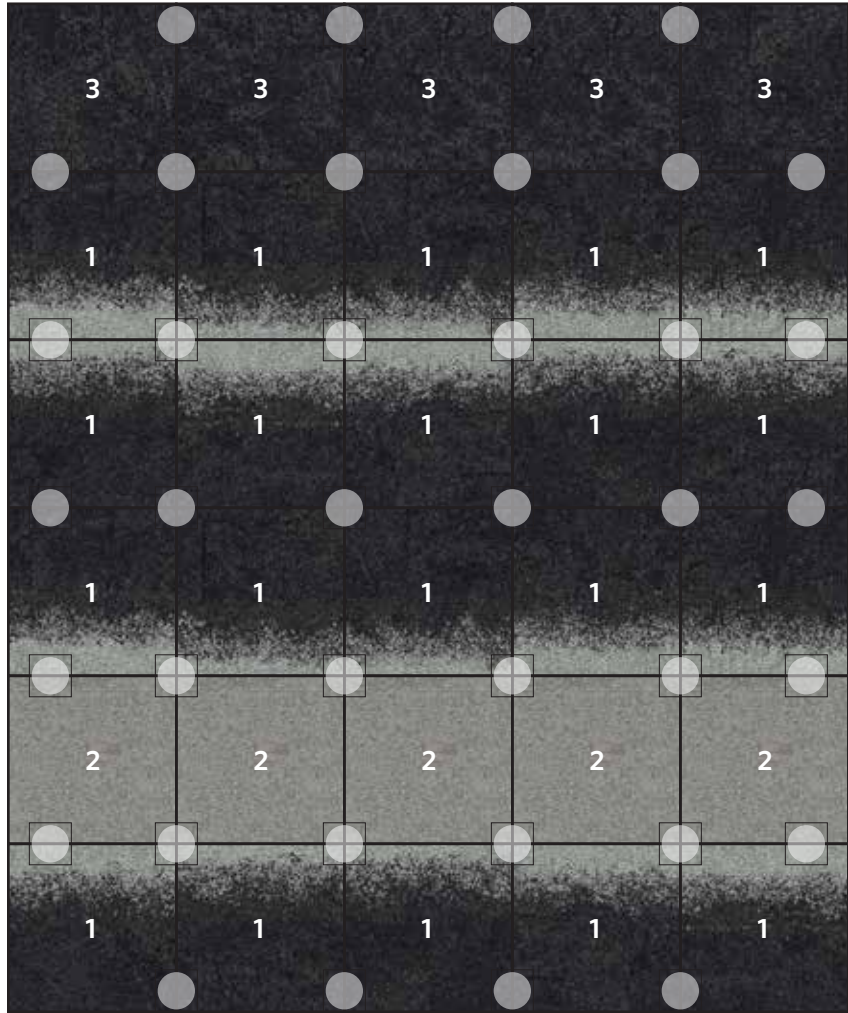

INTO THE MYSTIC

Irish Fog

30 Tile Area Rug
8'2" X 9'10"

COMPONENTS

- 1 | Twenty Tiles of Urban Nature in Charcoal/Lichen
- 2 | Five Tiles of Down To Earth in Lichen
- 3 | Five Tiles of Down To Earth in Charcoal

DISCLAIMER : Here we have illustrated a typical sized (approximately 8' x 10') area rug, but the beauty of FLOR is you can create a rug of any size. The pattern seen Above can be duplicated to become larger, or rows and columns can be removed to become smaller. Need Help? Call us at 866.952.4093.